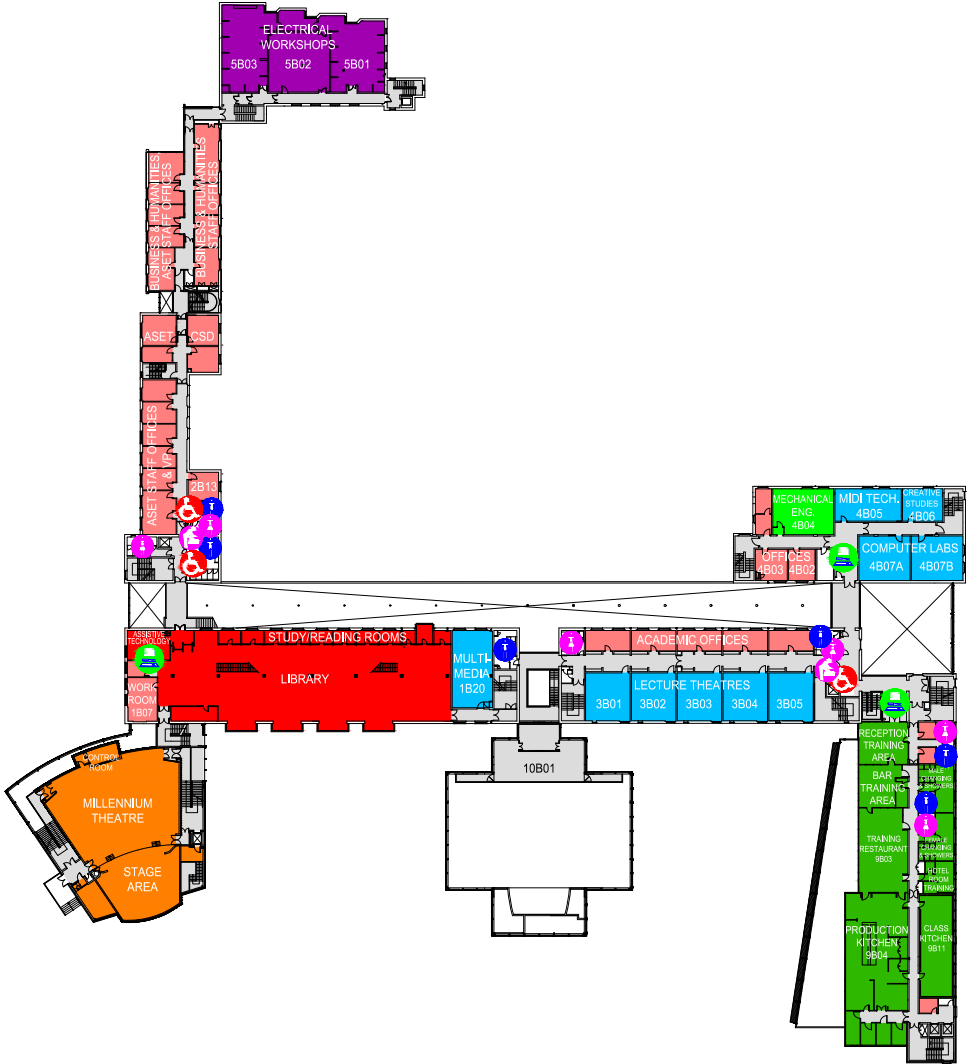

MOYLISH MAIN BUILDING
FIRST FLOOR

LEGEND:

- | | | | |
|--|---|---|-----------------------------------|
| ■ STUDENT SERVICES | ■ ELECTRICAL & ELECTRONIC |  | FEMALE WC |
| ■ MILLENNIUM THEATRE | ■ STAFF OFFICES |  | ACCESSIBLE WC |
| ■ LECTURE ROOMS | ■ MECHANICAL |  | BABY CHANGING |
| ■ HOSPITALITY | ♂ MALE WC |  | OPEN ACCESS COMPUTER WORKSTATIONS |